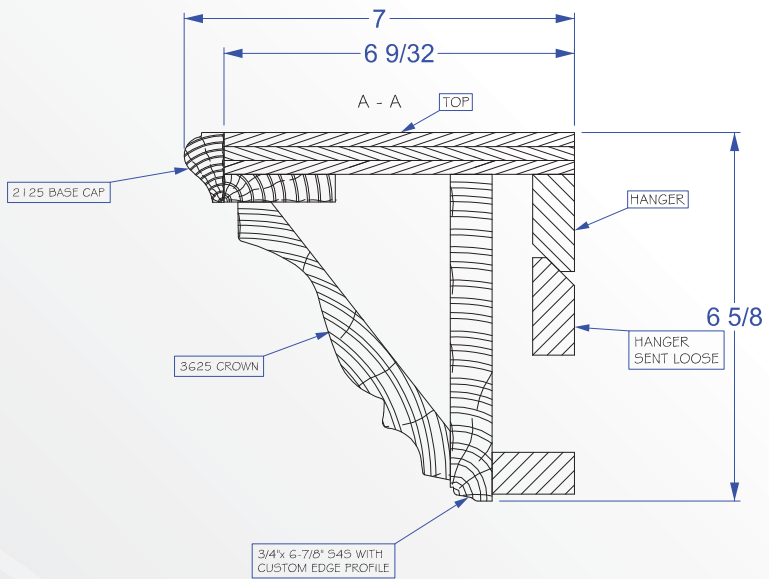

Cortland
OAK
POPLAR
PAINT GRADE