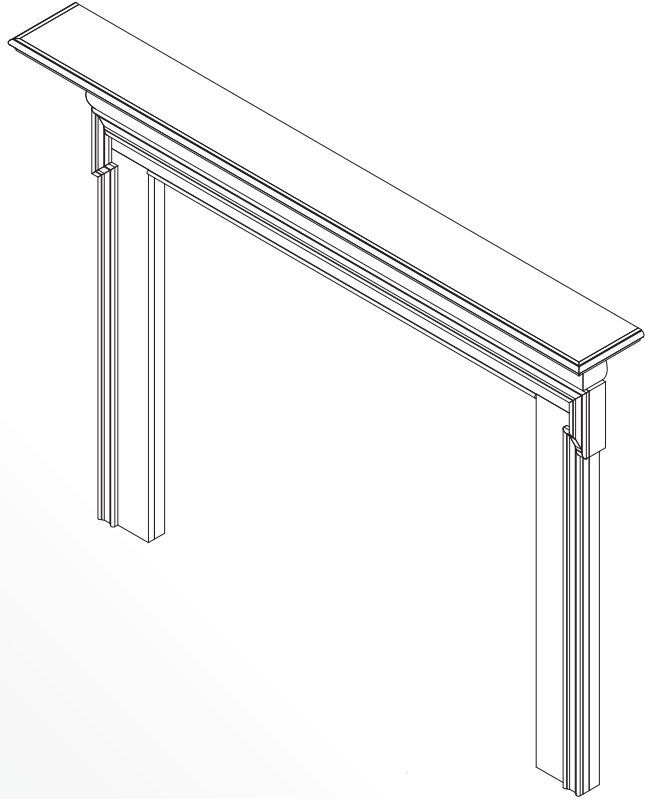

Fireplace Mantel & Surround

- Paint grade is MDF with poplar moldings
- Alternate wood species also available

Kingston

OAK

POPLAR

PAINT GRADE