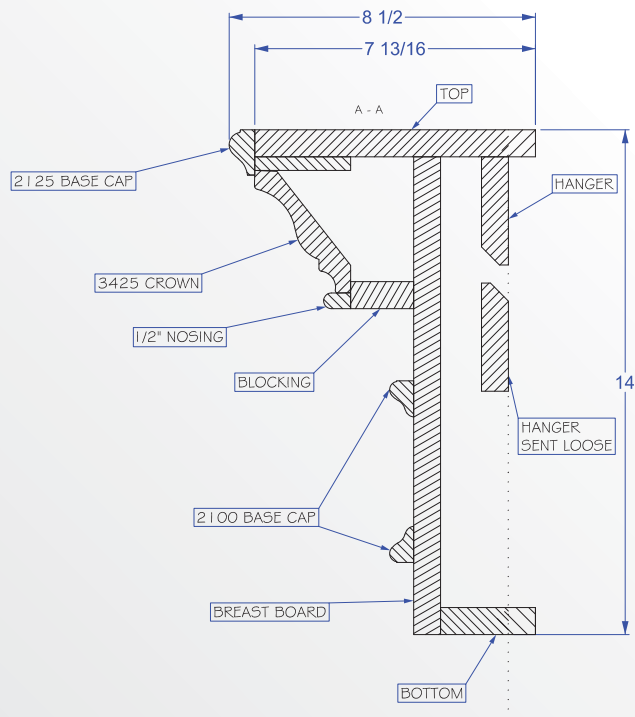

Fireplace Mantel & Surround

- Paint grade is MDF with poplar moldings
- Alternate wood species also available

American
OAK
POPLAR
PAINT GRADE