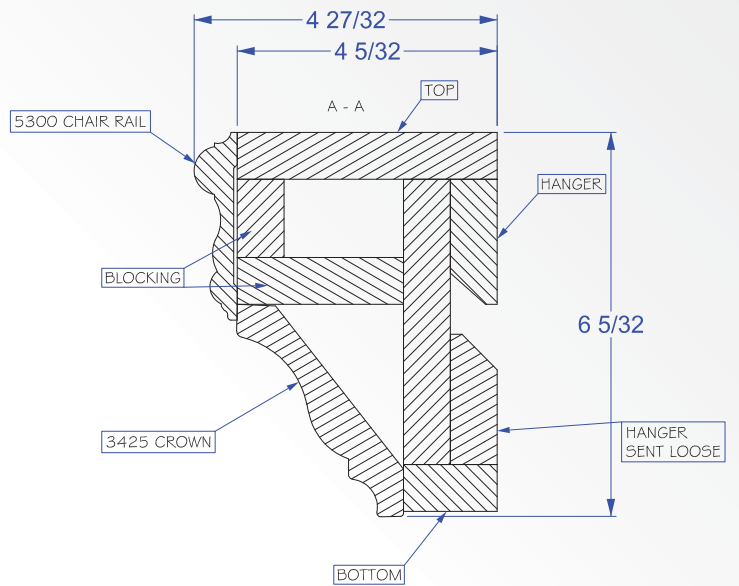

Regency I
OAK
POPLAR
PAINT GRADE