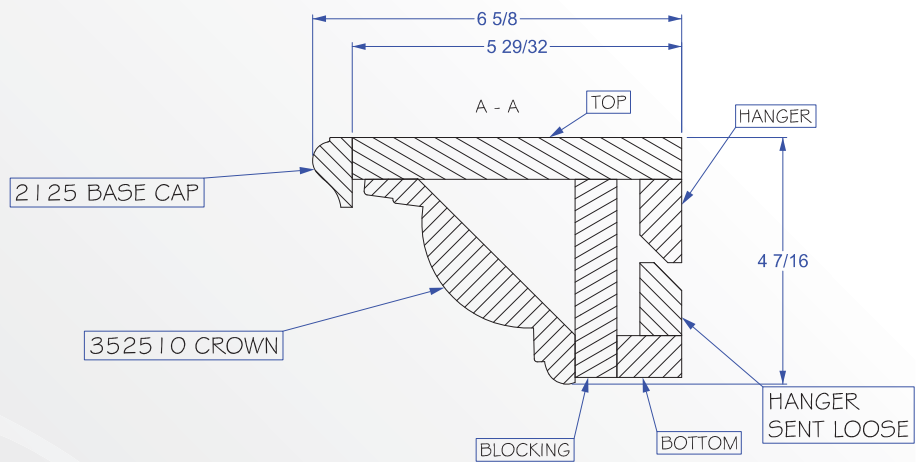

Raleigh

OAK

POPLAR

PAINT GRADE