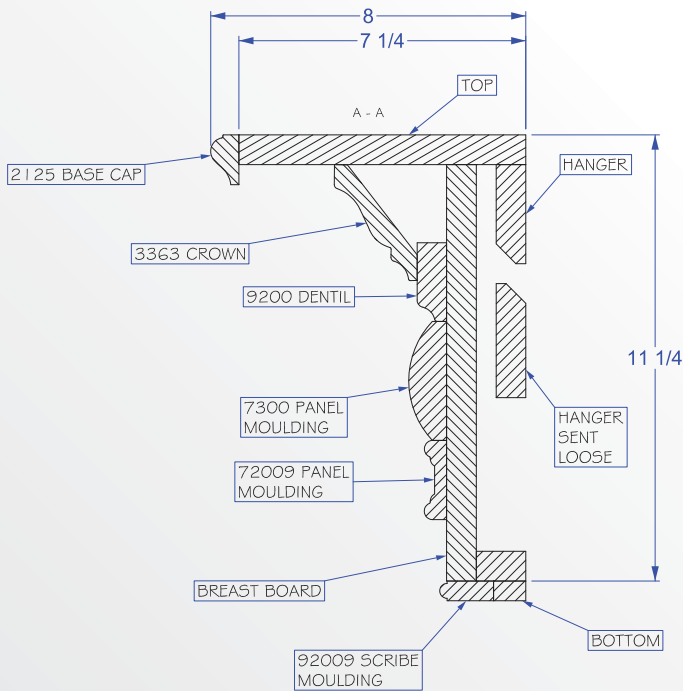

Fireplace Mantel & Surround

- Paint grade is MDF with poplar moldings
- Alternate wood species also available

Kingston

OAK

POPLAR

PAINT GRADE