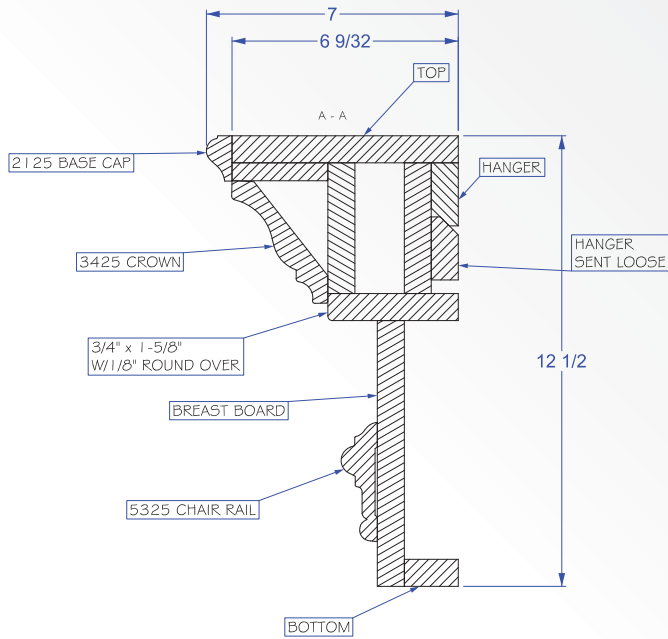

# Fireplace Mantel & Surround

Standard Dimensions

Mantel Style	Dimension A	Dimension B	Dimension C	Dimension D	Dimension E	Min Wall Width	Min Wall Height
Picket	12-7/8"	15-3/8"	7-1/4"	10"	4-3/8"	W + 25-3/4"	H + 15-3/8"
American	12"	14"	7-1/4"	8"	3-1/4"	W + 24"	H + 14"
Stonehenge	11-1/4"	15"	5-1/2"	8"	3"	W + 22-12"	H + 15"
Amsterdam	10-1/4"	12"	5-1/2"	7"	2-1/4"	W + 20-1/2"	H + 12"
Marion	10-1/4"	12-1/4"	6-1/4"	8"/11-1/2"	2"/5-1/2"	W + 20-1/2"	H + 12-1/4"
Kingston	10-1/2"	11-1/4"	5-3/4"	8"/12"	2"/5-1/2"	W + 21"	H + 11-1/4"
Llewellyn	10-1/2"	12-1/4"	5-3/4"	8"/12"	2"/5-1/2"	W + 21"	H + 12-1/4"