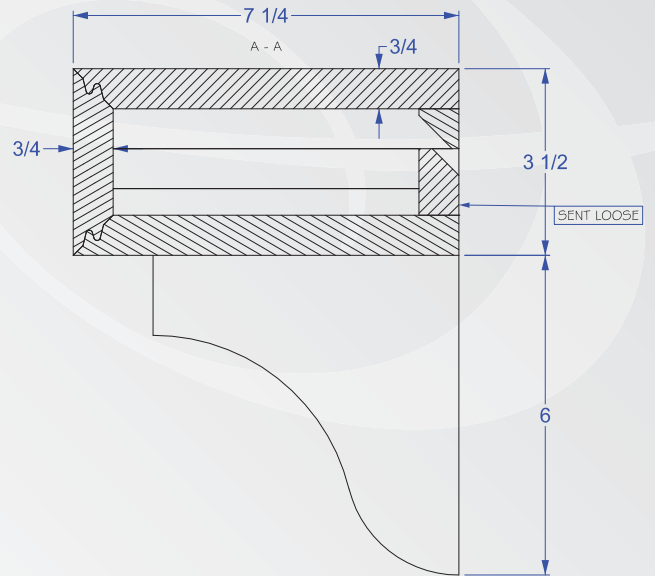

Box Mantels

- Paint grade is MDF with poplar moldings
- Alternate wood species also available

Dover/Smooth

OAK
POPLAR
PAINT GRADE

Fairview/Rough

OAK
POPLAR
PAINT GRADE