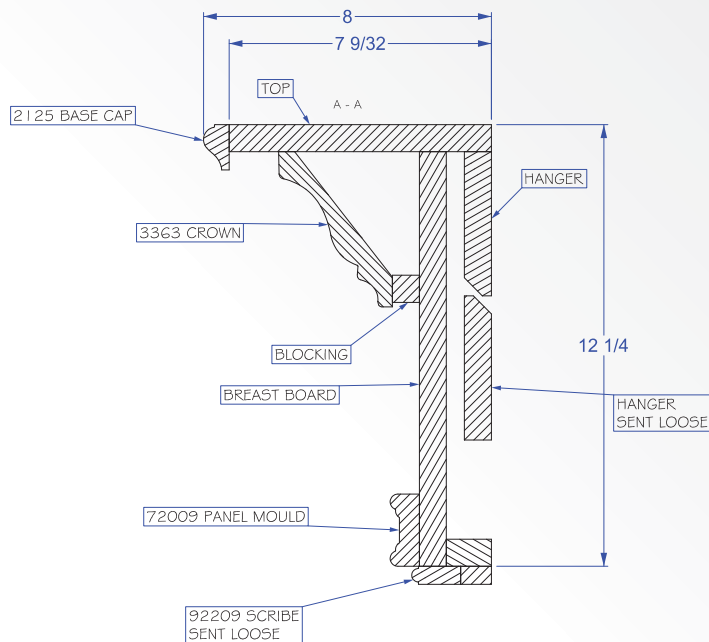

Fireplace Mantel & Surround

- Paint grade is MDF with poplar moldings
- Alternate wood species also available

Marion
OAK
POPLAR
PAINT GRADE