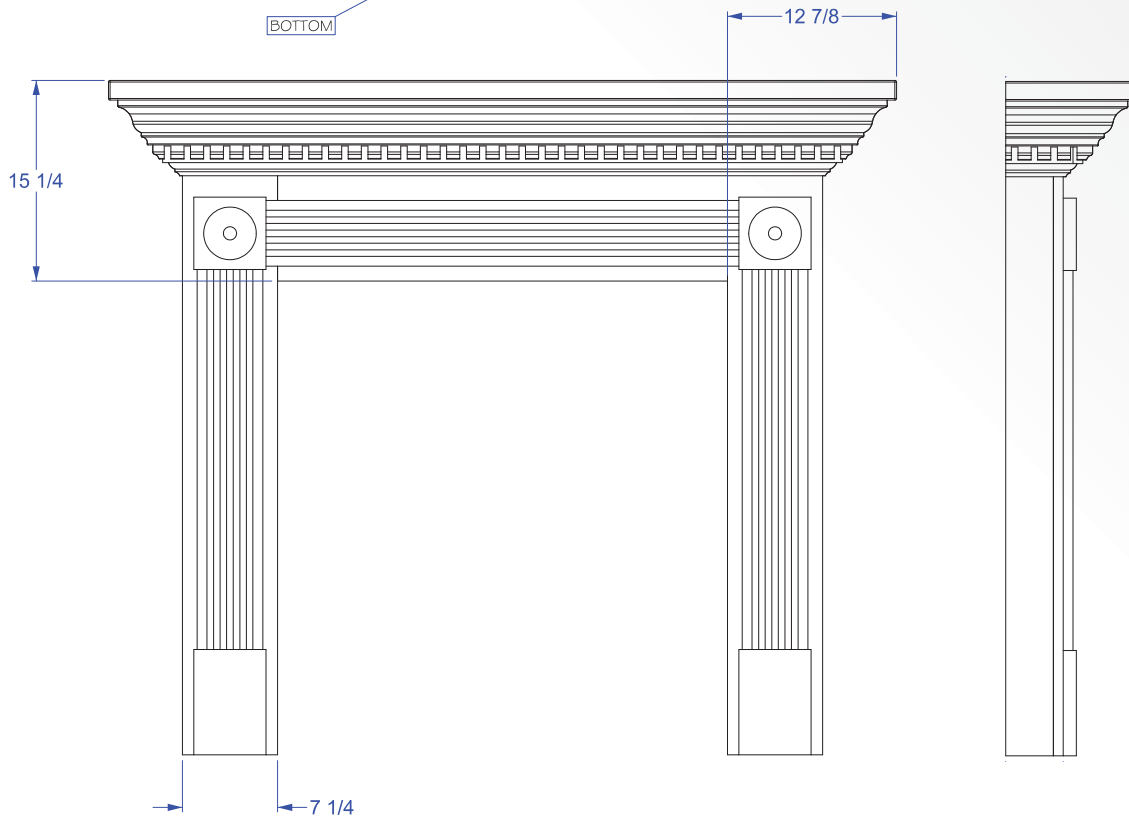

Fireplace Mantel & Surround

- Paint grade is MDF with poplar moldings
- Alternate wood species also available

Picket
OAK
POPLAR
PAINT GRADE