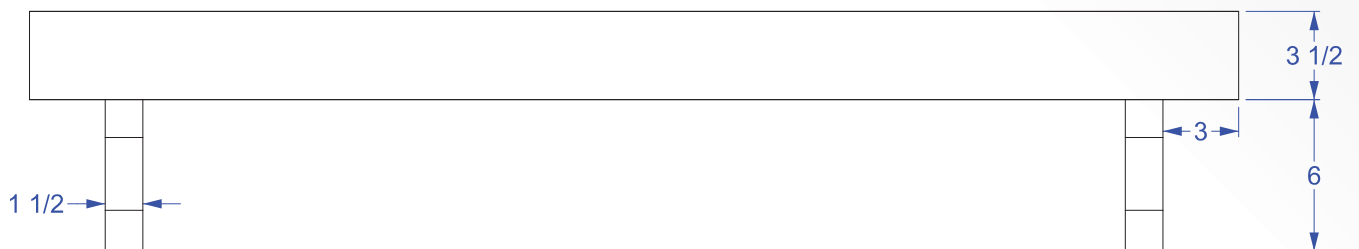

Box Mantels

- Paint grade is MDF with poplar moldings
- Alternate wood species also available

Dover/Smooth

OAK
POPLAR
PAINT GRADE

Fairview/Rough

OAK
POPLAR
PAINT GRADE