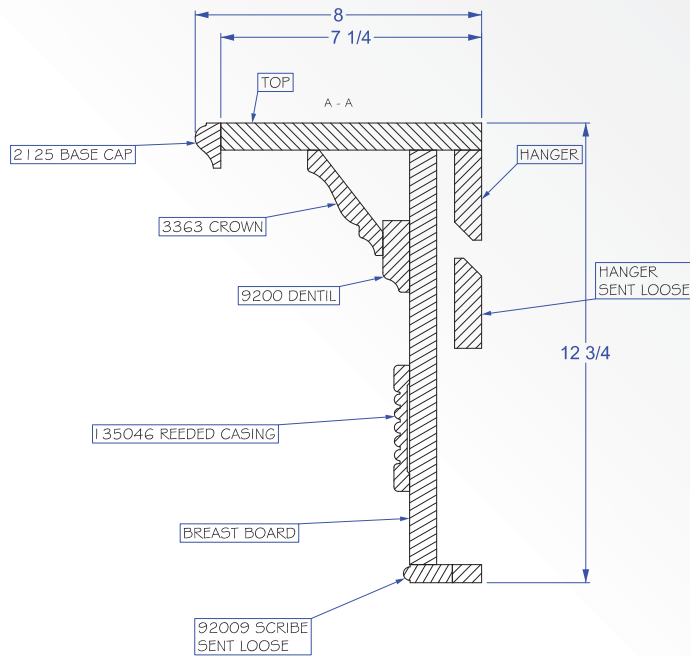

Fireplace Mantel & Surround

- Paint grade is MDF with poplar moldings
- Alternate wood species also available

Llewellyn

OAK

POPLAR

PAINT GRADE