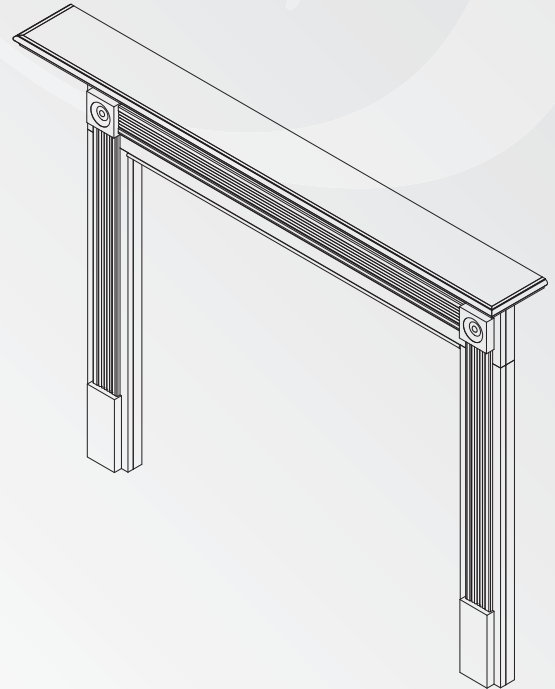

Fireplace Mantel & Surround

- Paint grade is MDF with poplar moldings
- Alternate wood species also available

Llewellyn

OAK

POPLAR

PAINT GRADE