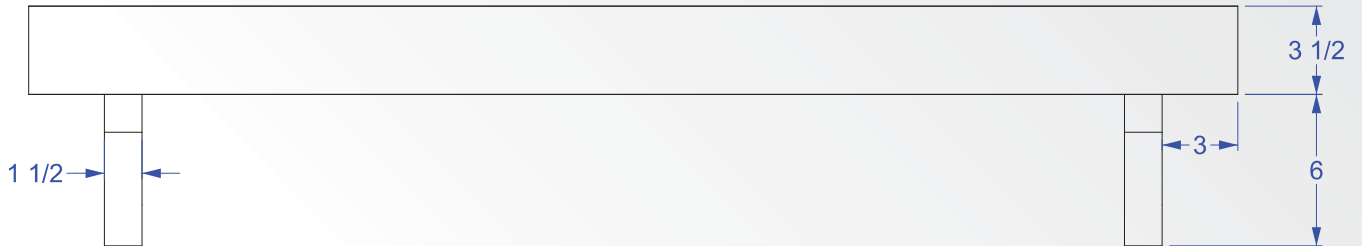

Box Mantels

- Paint grade is MDF with poplar moldings
- Alternate wood species also available

Dover/Smooth

OAK
POPLAR
PAINT GRADE

Fairview/Rough

OAK
POPLAR
PAINT GRADE