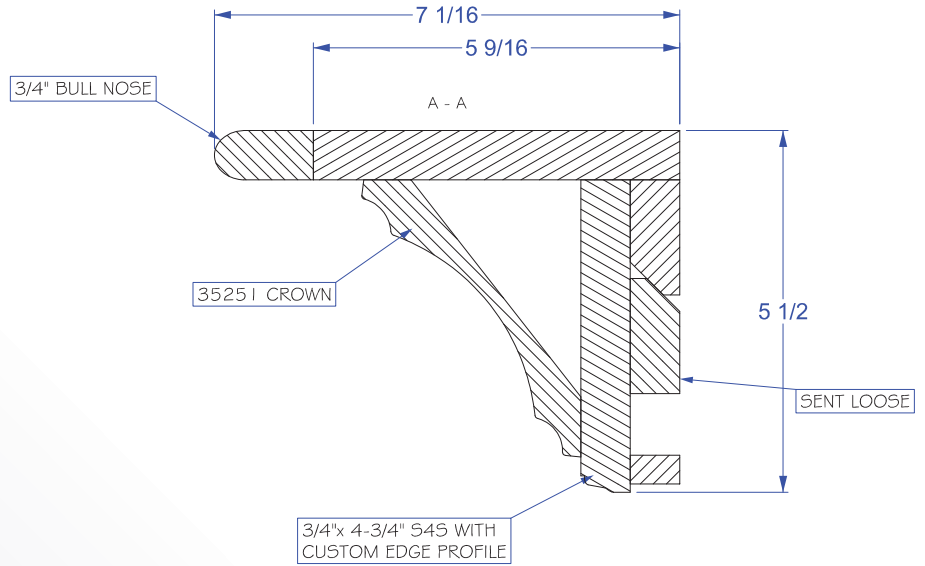

Box Mantels

- Paint grade is MDF with poplar moldings
- Alternate wood species also available

Kent
OAK
POPLAR
PAINT GRADE

Marion
OAK
POPLAR
PAINT GRADE