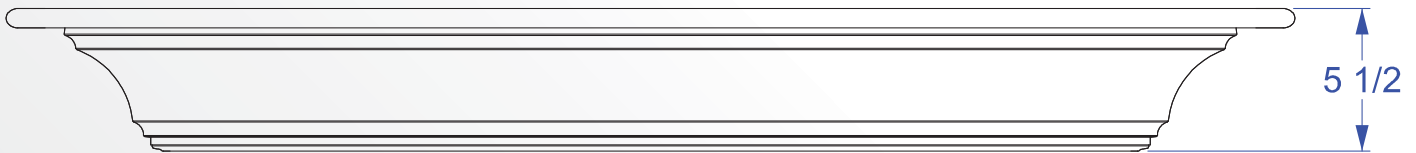

Box Mantels

- Paint grade is MDF with poplar moldings
- Alternate wood species also available

Kent
OAK
POPLAR
PAINT GRADE

Marion
OAK
POPLAR
PAINT GRADE