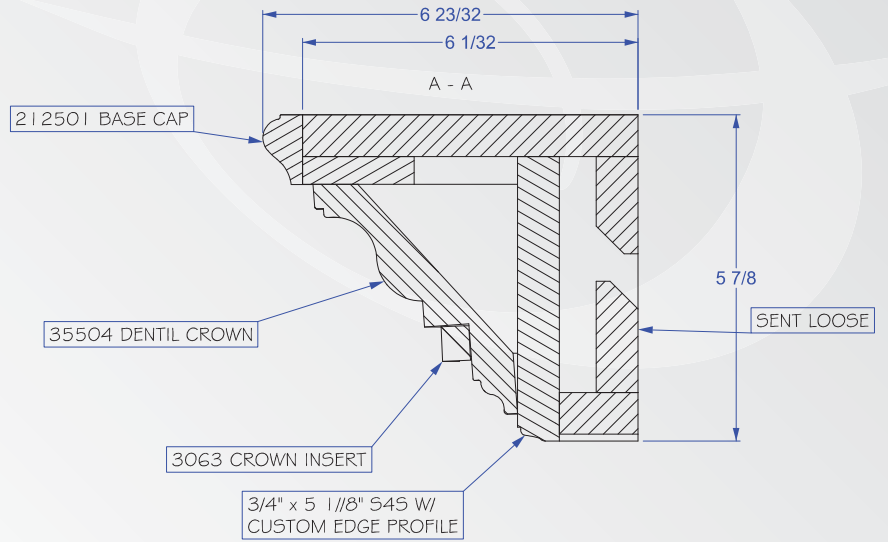

Box Mantels

- Paint grade is MDF with poplar moldings
- Alternate wood species also available

Medina
OAK
POPLAR
PAINT GRADE