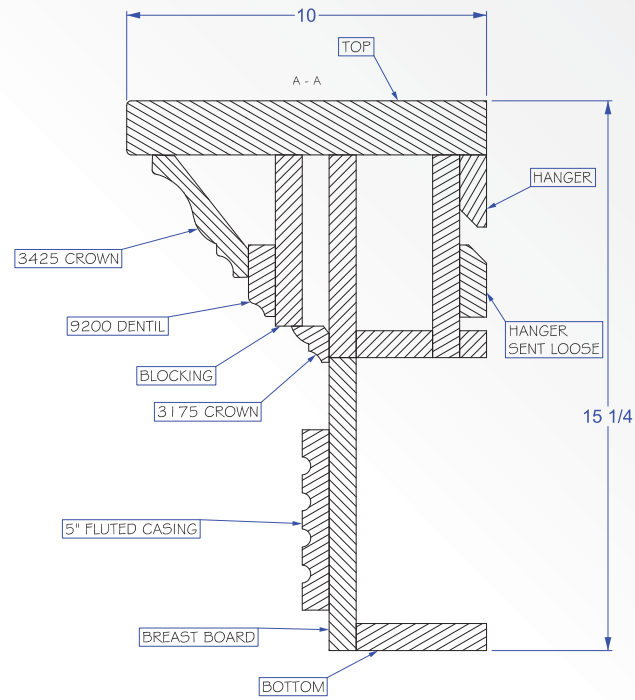

Fireplace Mantel & Surround

- Paint grade is MDF with poplar moldings
- Alternate wood species also available

Picket
OAK
POPLAR
PAINT GRADE