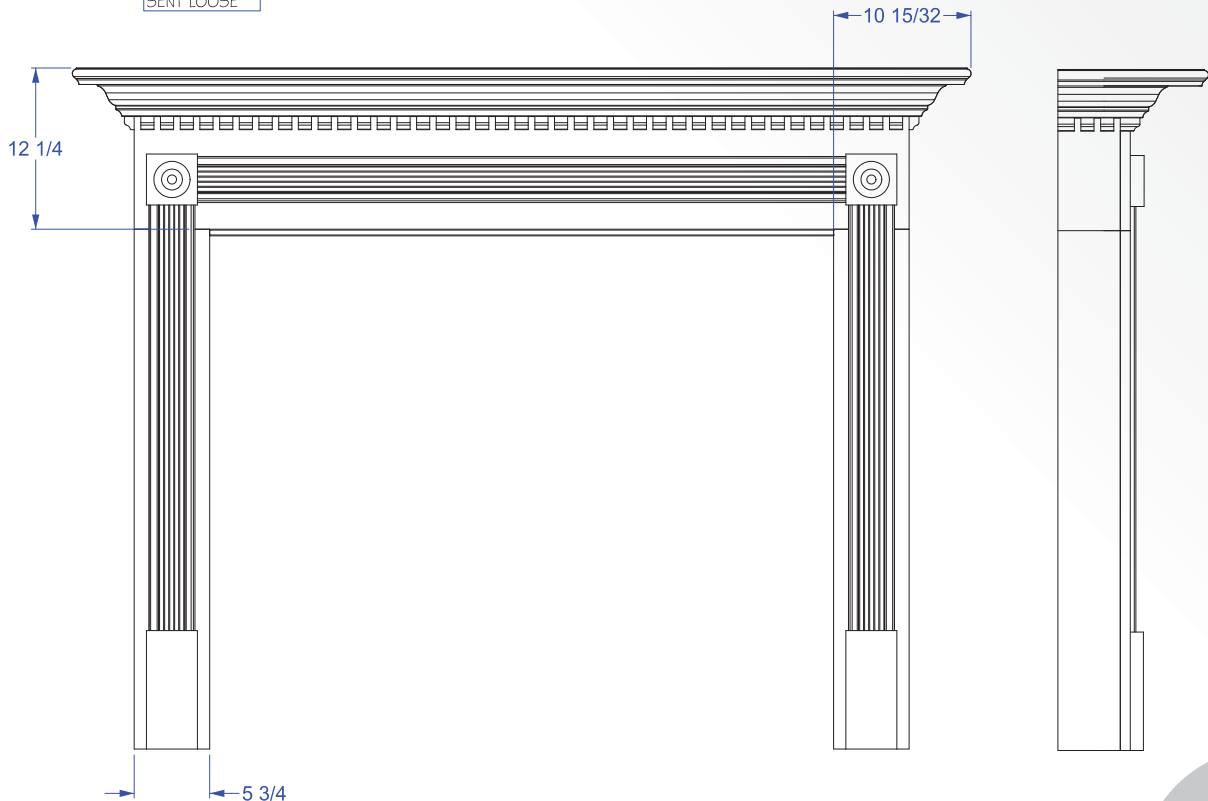

Fireplace Mantel & Surround

- Paint grade is MDF with poplar moldings
- Alternate wood species also available

Llewellyn

OAK

POPLAR

PAINT GRADE