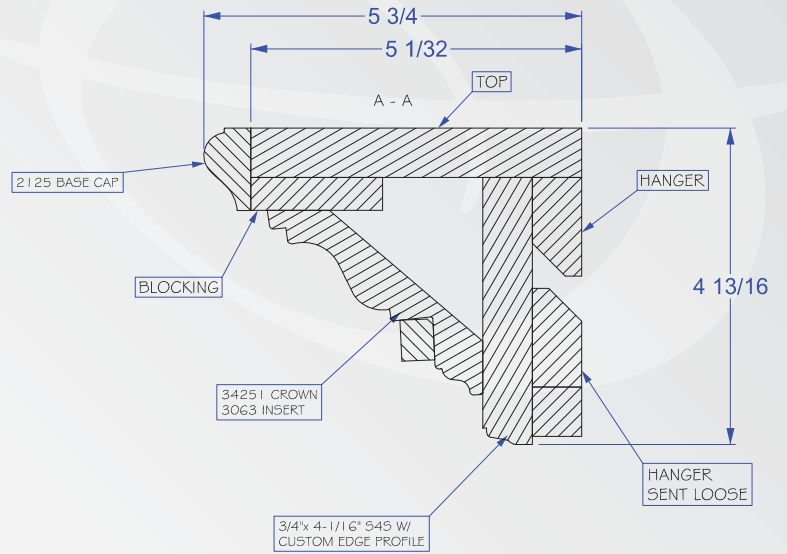

Box Mantels

- Paint grade is MDF with poplar moldings
- Alternate wood species also available

Ravenna
OAK
POPLAR
PAINT GRADE