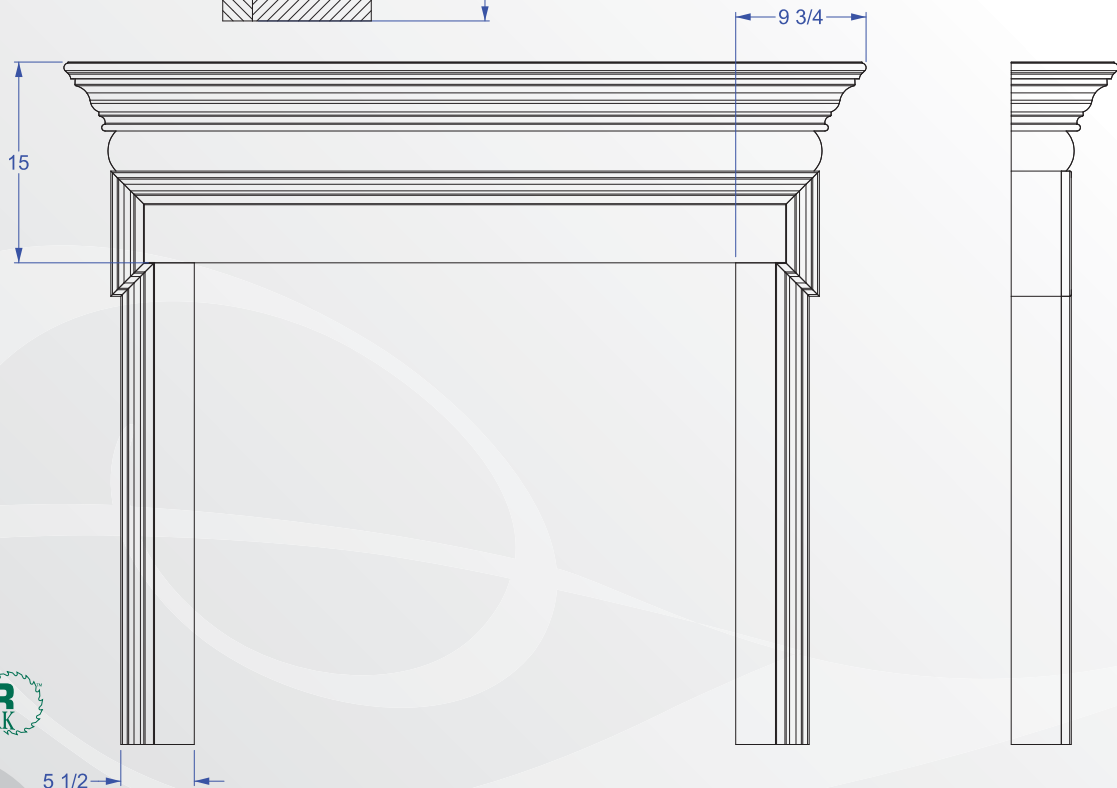

Fireplace Mantel & Surround

- Paint grade is MDF with poplar moldings
- Alternate wood species also available

Stonehenge
OAK
POPLAR
PAINT GRADE