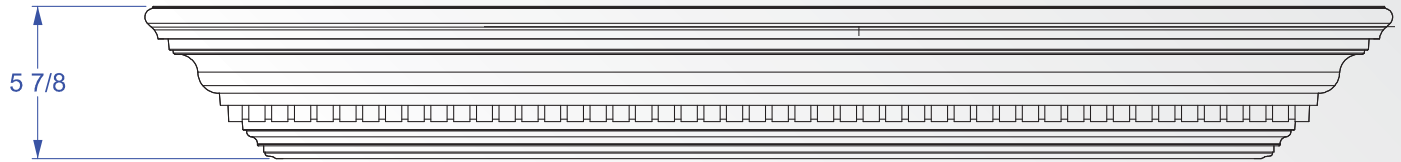

Box Mantels

- Paint grade is MDF with poplar moldings
- Alternate wood species also available

Medina
OAK
POPLAR
PAINT GRADE