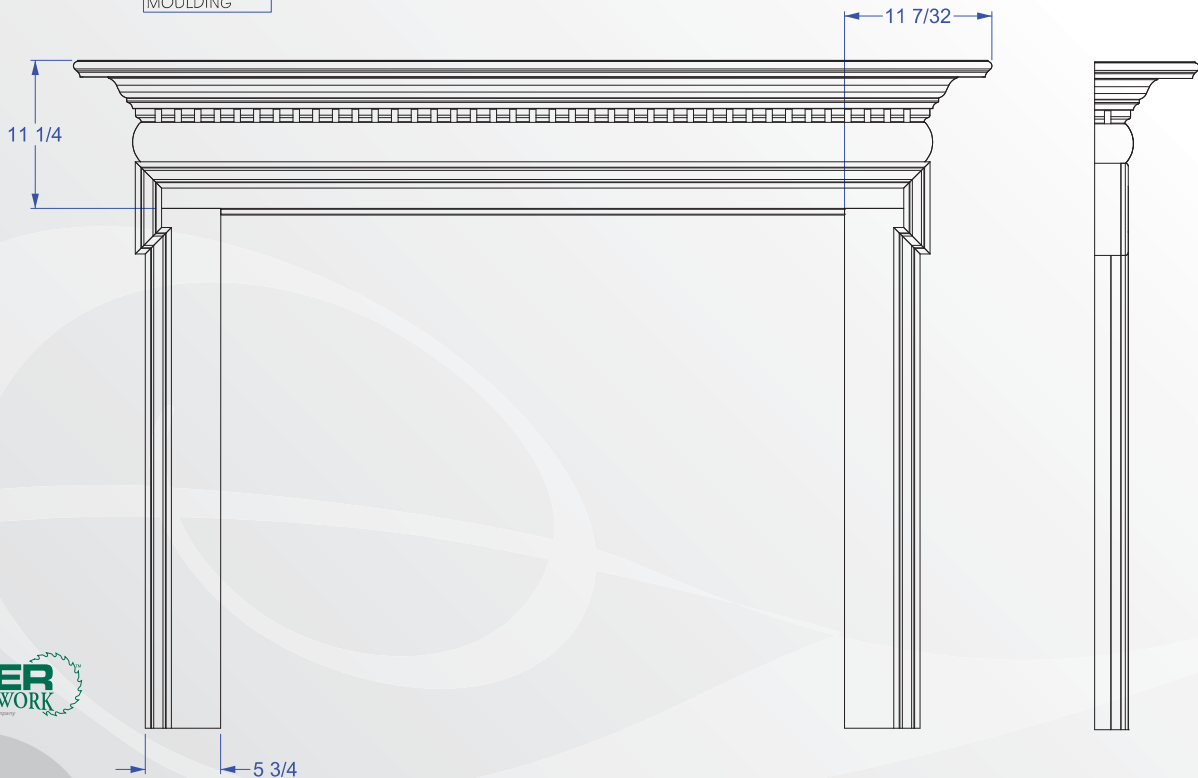

Fireplace Mantel & Surround

- Paint grade is MDF with poplar moldings
- Alternate wood species also available

Kingston

OAK

POPLAR

PAINT GRADE