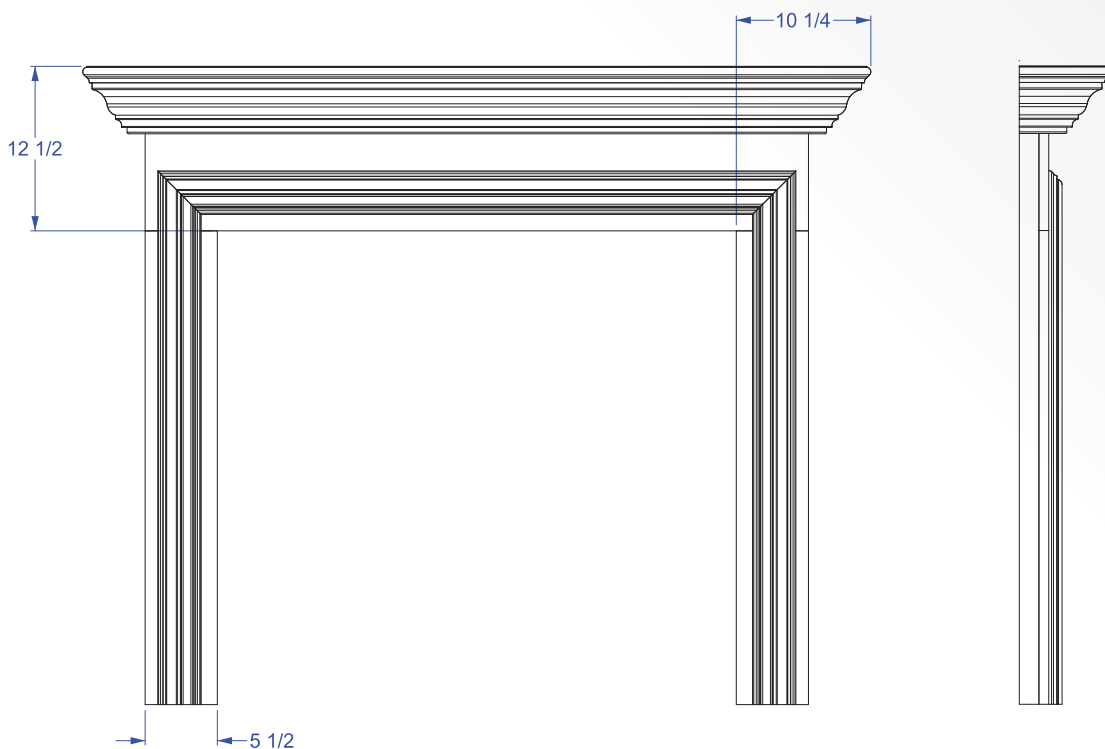

# Fireplace Mantel & Surround

Standard Dimensions

Mantel Style	Dimension A	Dimension B	Dimension C	Dimension D	Dimension E	Min Wall Width	Min Wall Height
Picket	12-7/8"	15-3/8"	7-1/4"	10"	4-3/8"	W + 25-3/4"	H + 15-3/8"
American	12"	14"	7-1/4"	8"	3-1/4"	W + 24"	H + 14"
Stonehenge	11-1/4"	15"	5-1/2"	8"	3"	W + 22-12"	H + 15"
Amsterdam	10-1/4"	12"	5-1/2"	7"	2-1/4"	W + 20-1/2"	H + 12"
Marion	10-1/4"	12-1/4"	6-1/4"	8"/11-1/2"	2"/5-1/2"	W + 20-1/2"	H + 12-1/4"
Kingston	10-1/2"	11-1/4"	5-3/4"	8"/12"	2"/5-1/2"	W + 21"	H + 11-1/4"
Llewellyn	10-1/2"	12-1/4"	5-3/4"	8"/12"	2"/5-1/2"	W + 21"	H + 12-1/4"