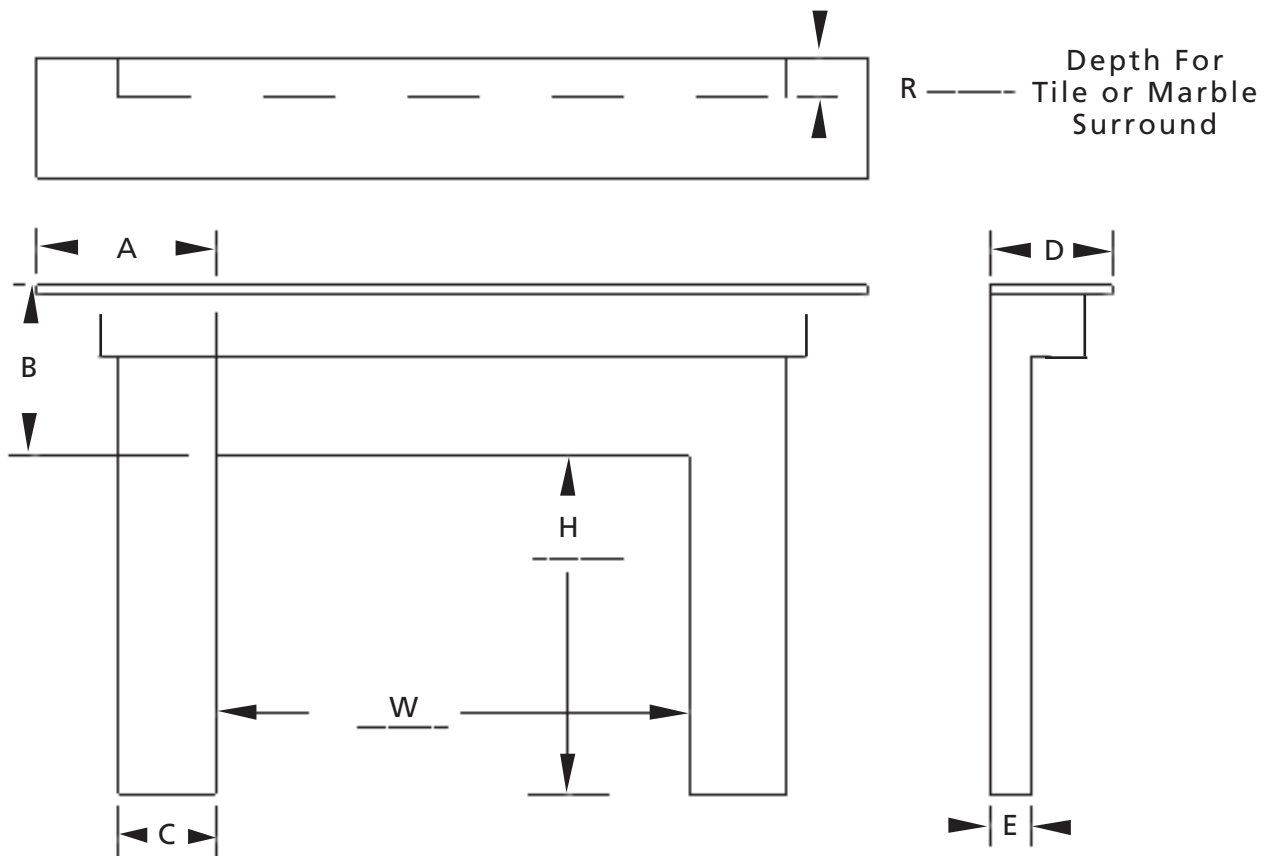

# Fireplace Mantel & Surround

Standard Dimensions

Mantel Style	Dimension A	Dimension B	Dimension C	Dimension D	Dimension E	Min Wall Width	Min Wall Height
Picket	12-7/8"	15-3/8"	7-1/4"	10"	4-3/8"	W + 25-3/4"	H + 15-3/8"
American	12"	14"	7-1/4"	8"	3-1/4"	W + 24"	H + 14"
Stonehenge	11-1/4"	15"	5-1/2"	8"	3"	W + 22-12"	H + 15"
Amsterdam	10-1/4"	12"	5-1/2"	7"	2-1/4"	W + 20-1/2"	H + 12"
Marion	10-1/4"	12-1/4"	6-1/4"	8"/11-1/2"	2"/5-1/2"	W + 20-1/2"	H + 12-1/4"
Kingston	10-1/2"	11-1/4"	5-3/4"	8"/12"	2"/5-1/2"	W + 21"	H + 11-1/4"
Llewellyn	10-1/2"	12-1/4"	5-3/4"	8"/12"	2"/5-1/2"	W + 21"	H + 12-1/4"