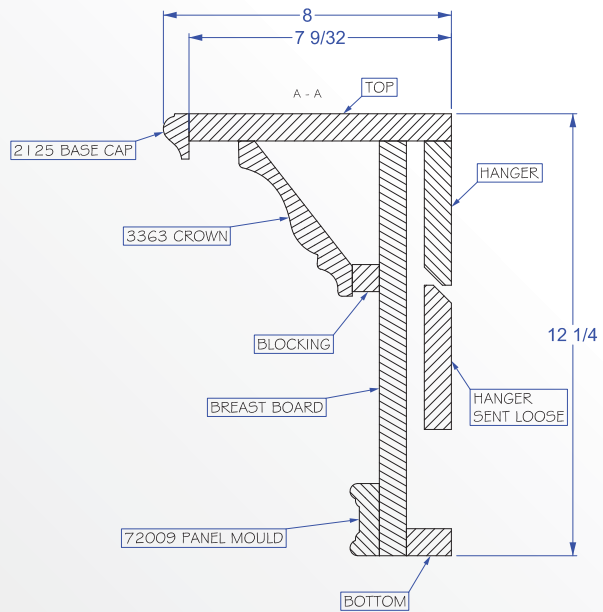

Box Mantels

- Paint grade is MDF with poplar moldings
- Alternate wood species also available

Kent
OAK
POPLAR
PAINT GRADE

Marion
OAK
POPLAR
PAINT GRADE