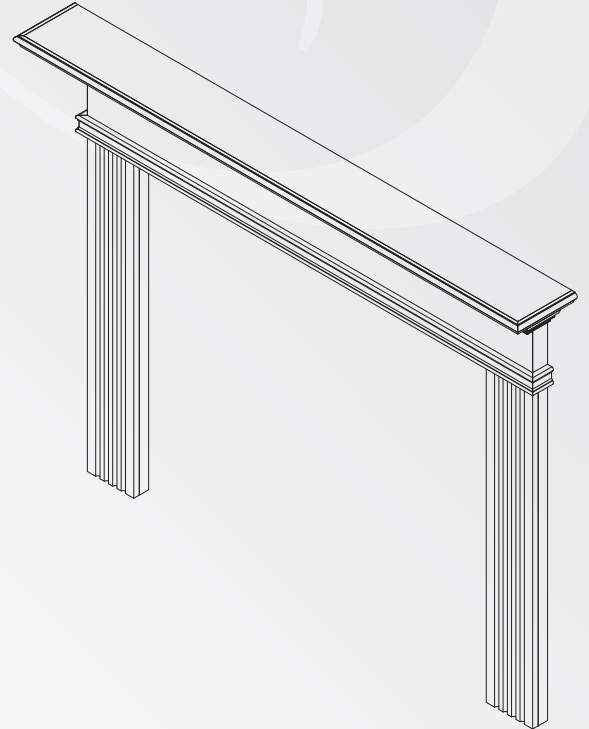

Fireplace Mantel & Surround

- Paint grade is MDF with poplar moldings
- Alternate wood species also available

Marion
OAK
POPLAR
PAINT GRADE