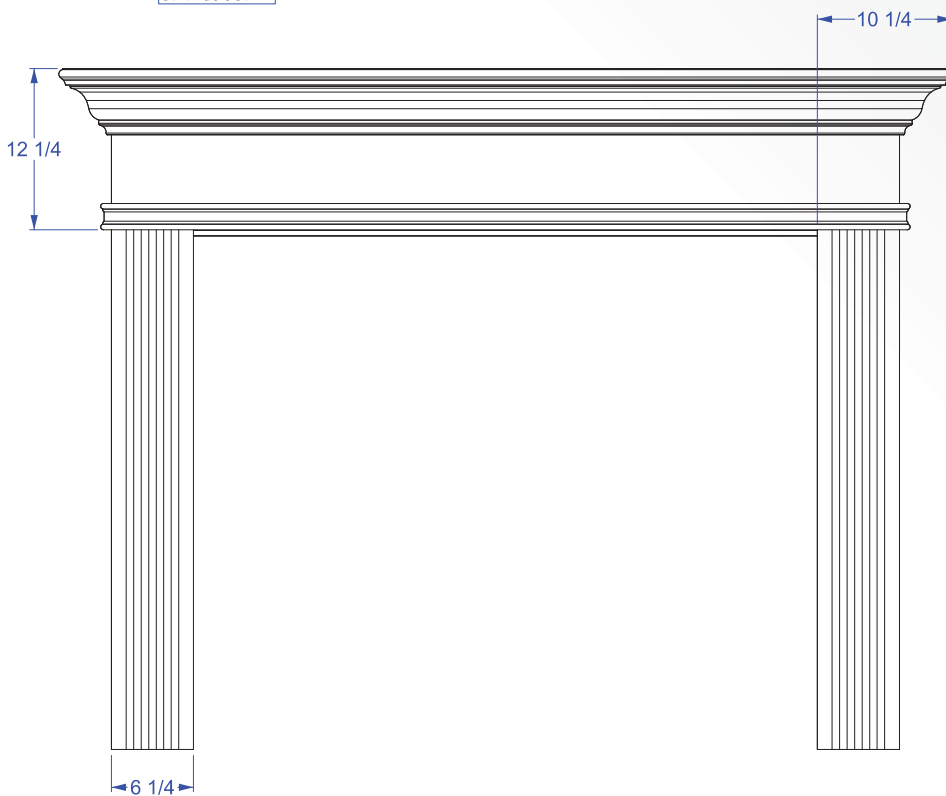

Fireplace Mantel & Surround

- Paint grade is MDF with poplar moldings
- Alternate wood species also available

Marion
OAK
POPLAR
PAINT GRADE