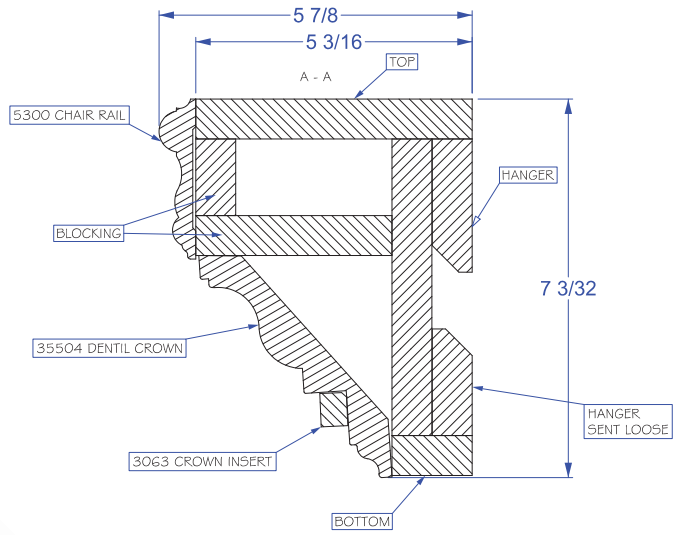

Box Mantels

- Paint grade is MDF with poplar moldings
- Alternate wood species also available

Regency II	
OAK	
POPLAR	
PAINT GRADE