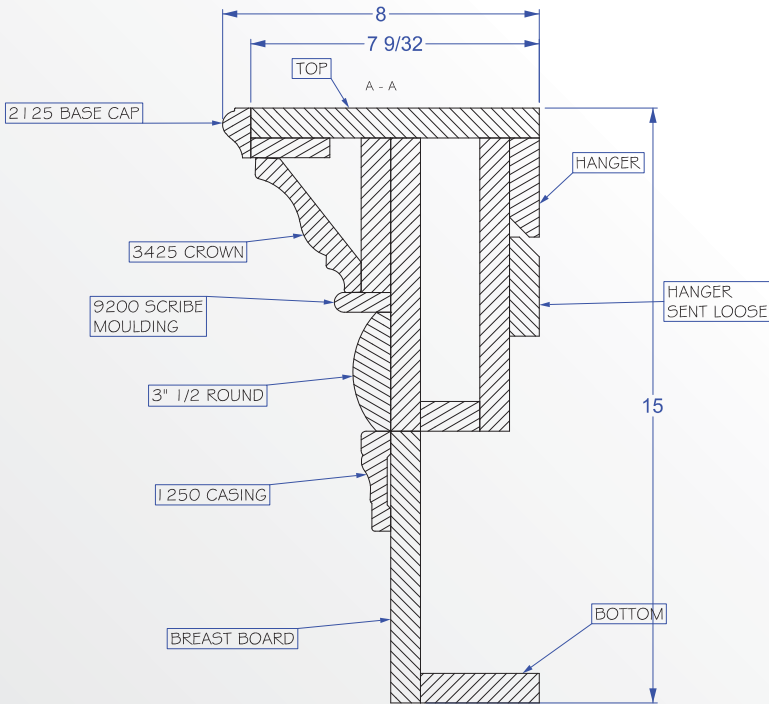

Fireplace Mantel & Surround

- Paint grade is MDF with poplar moldings
- Alternate wood species also available

Stonehenge
OAK
POPLAR
PAINT GRADE