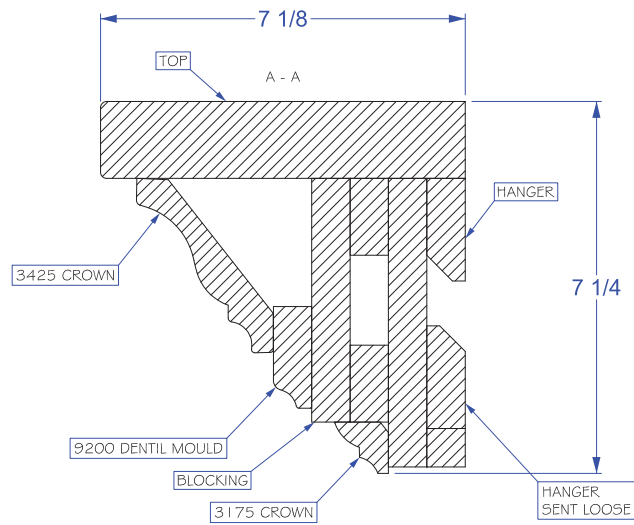

Box Mantels

- Paint grade is MDF with poplar moldings
- Alternate wood species also available

Picket

OAK

POPLAR

PAINT GRADE