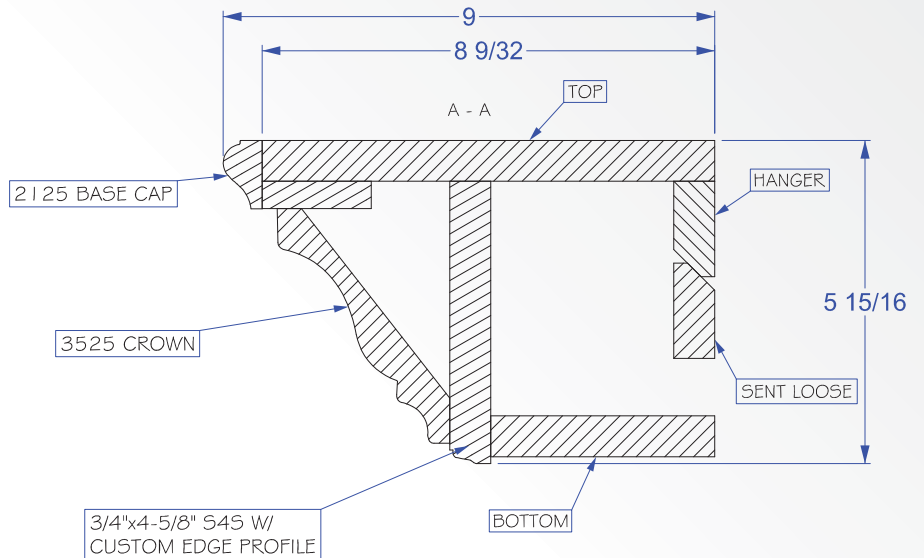

Middlefield
OAK
POPLAR
PAINT GRADE