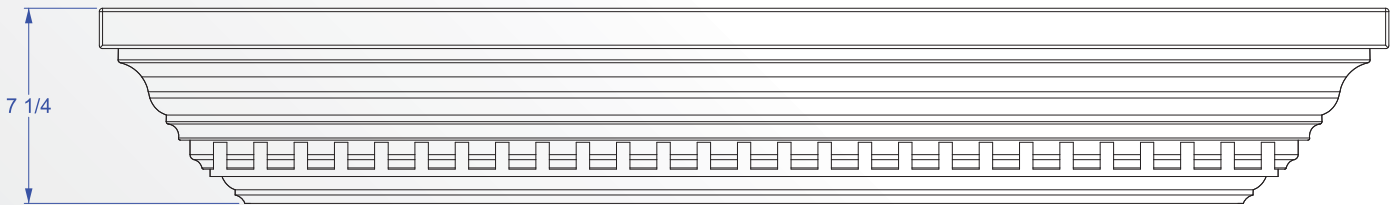

Box Mantels

- Paint grade is MDF with poplar moldings
- Alternate wood species also available

Picket

OAK

POPLAR

PAINT GRADE