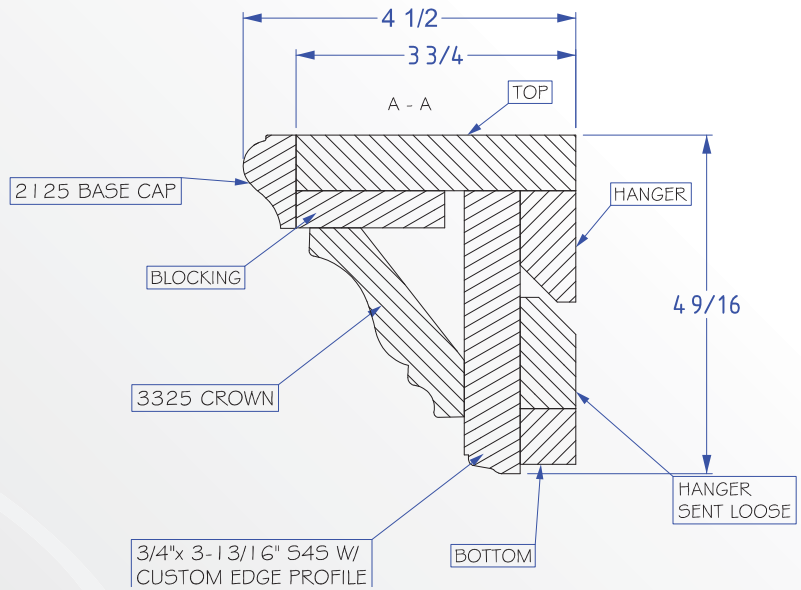

Sunbury	
OAK	
POPLAR	
PAINT GRADE