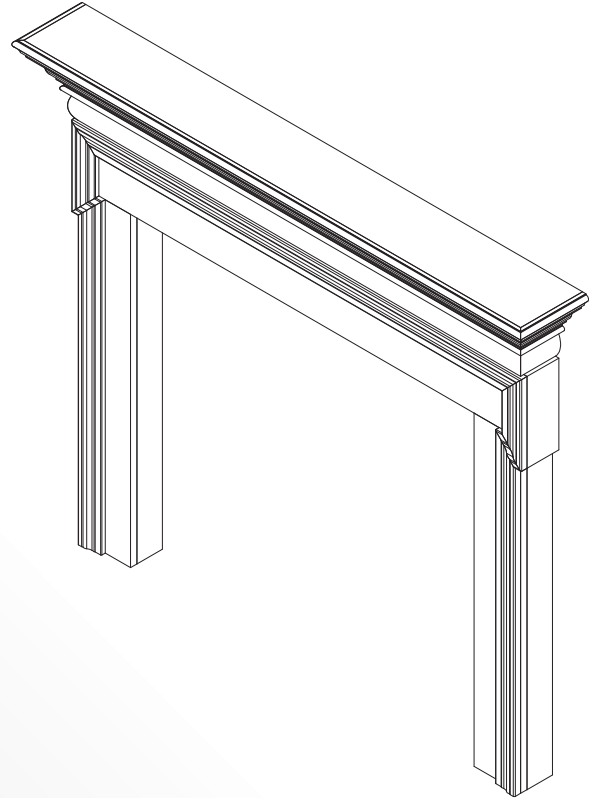

Fireplace Mantel & Surround

- Paint grade is MDF with poplar moldings
- Alternate wood species also available

Stonehenge
OAK
POPLAR
PAINT GRADE