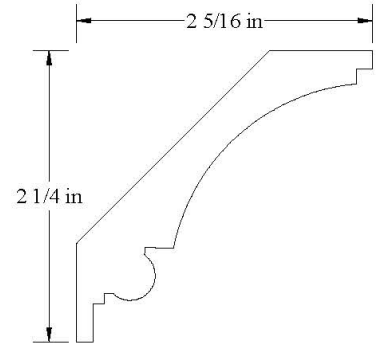

CROWN

332510
11/16" x 3-1/4"